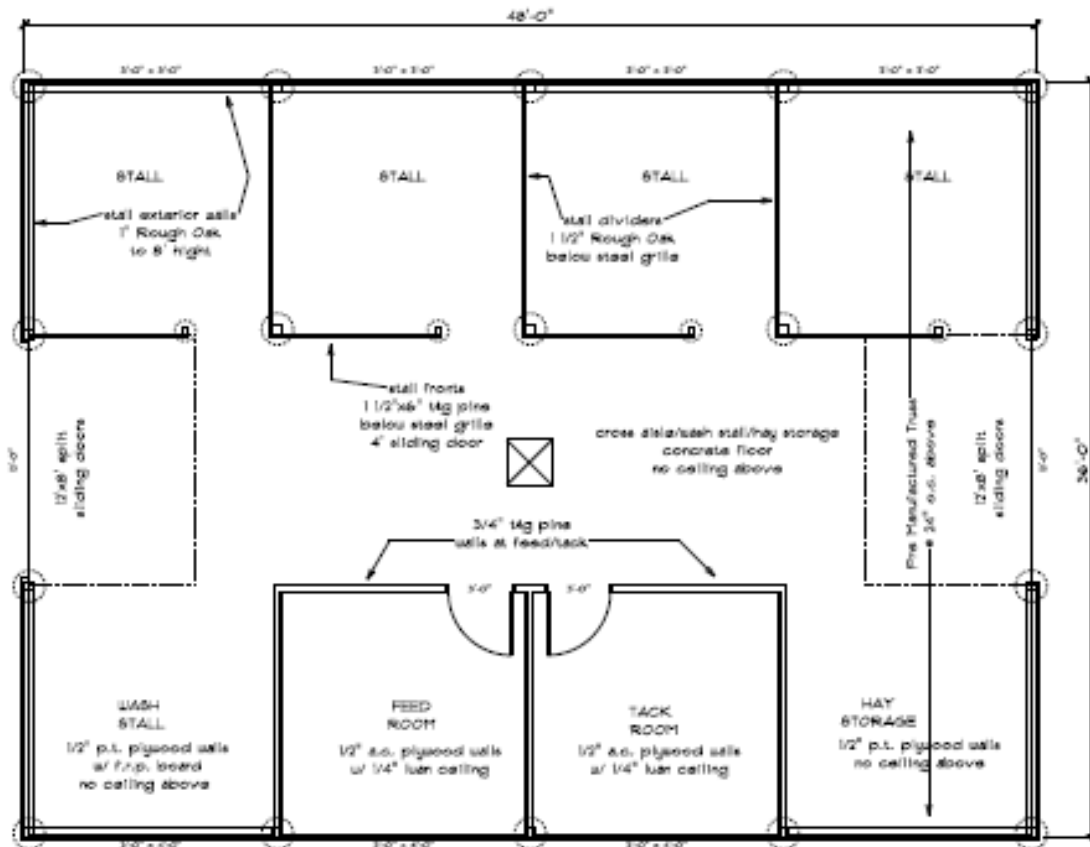

# P.J. Williams Co., Inc.

www.PJWCo.com

RIGHT ELEVATION

REAR ELEVATION

Our basic 4-stall barn with wash stall, feed room, tack room and hay storage can be yours for as low as \$65,000.00. Call us today for more information.